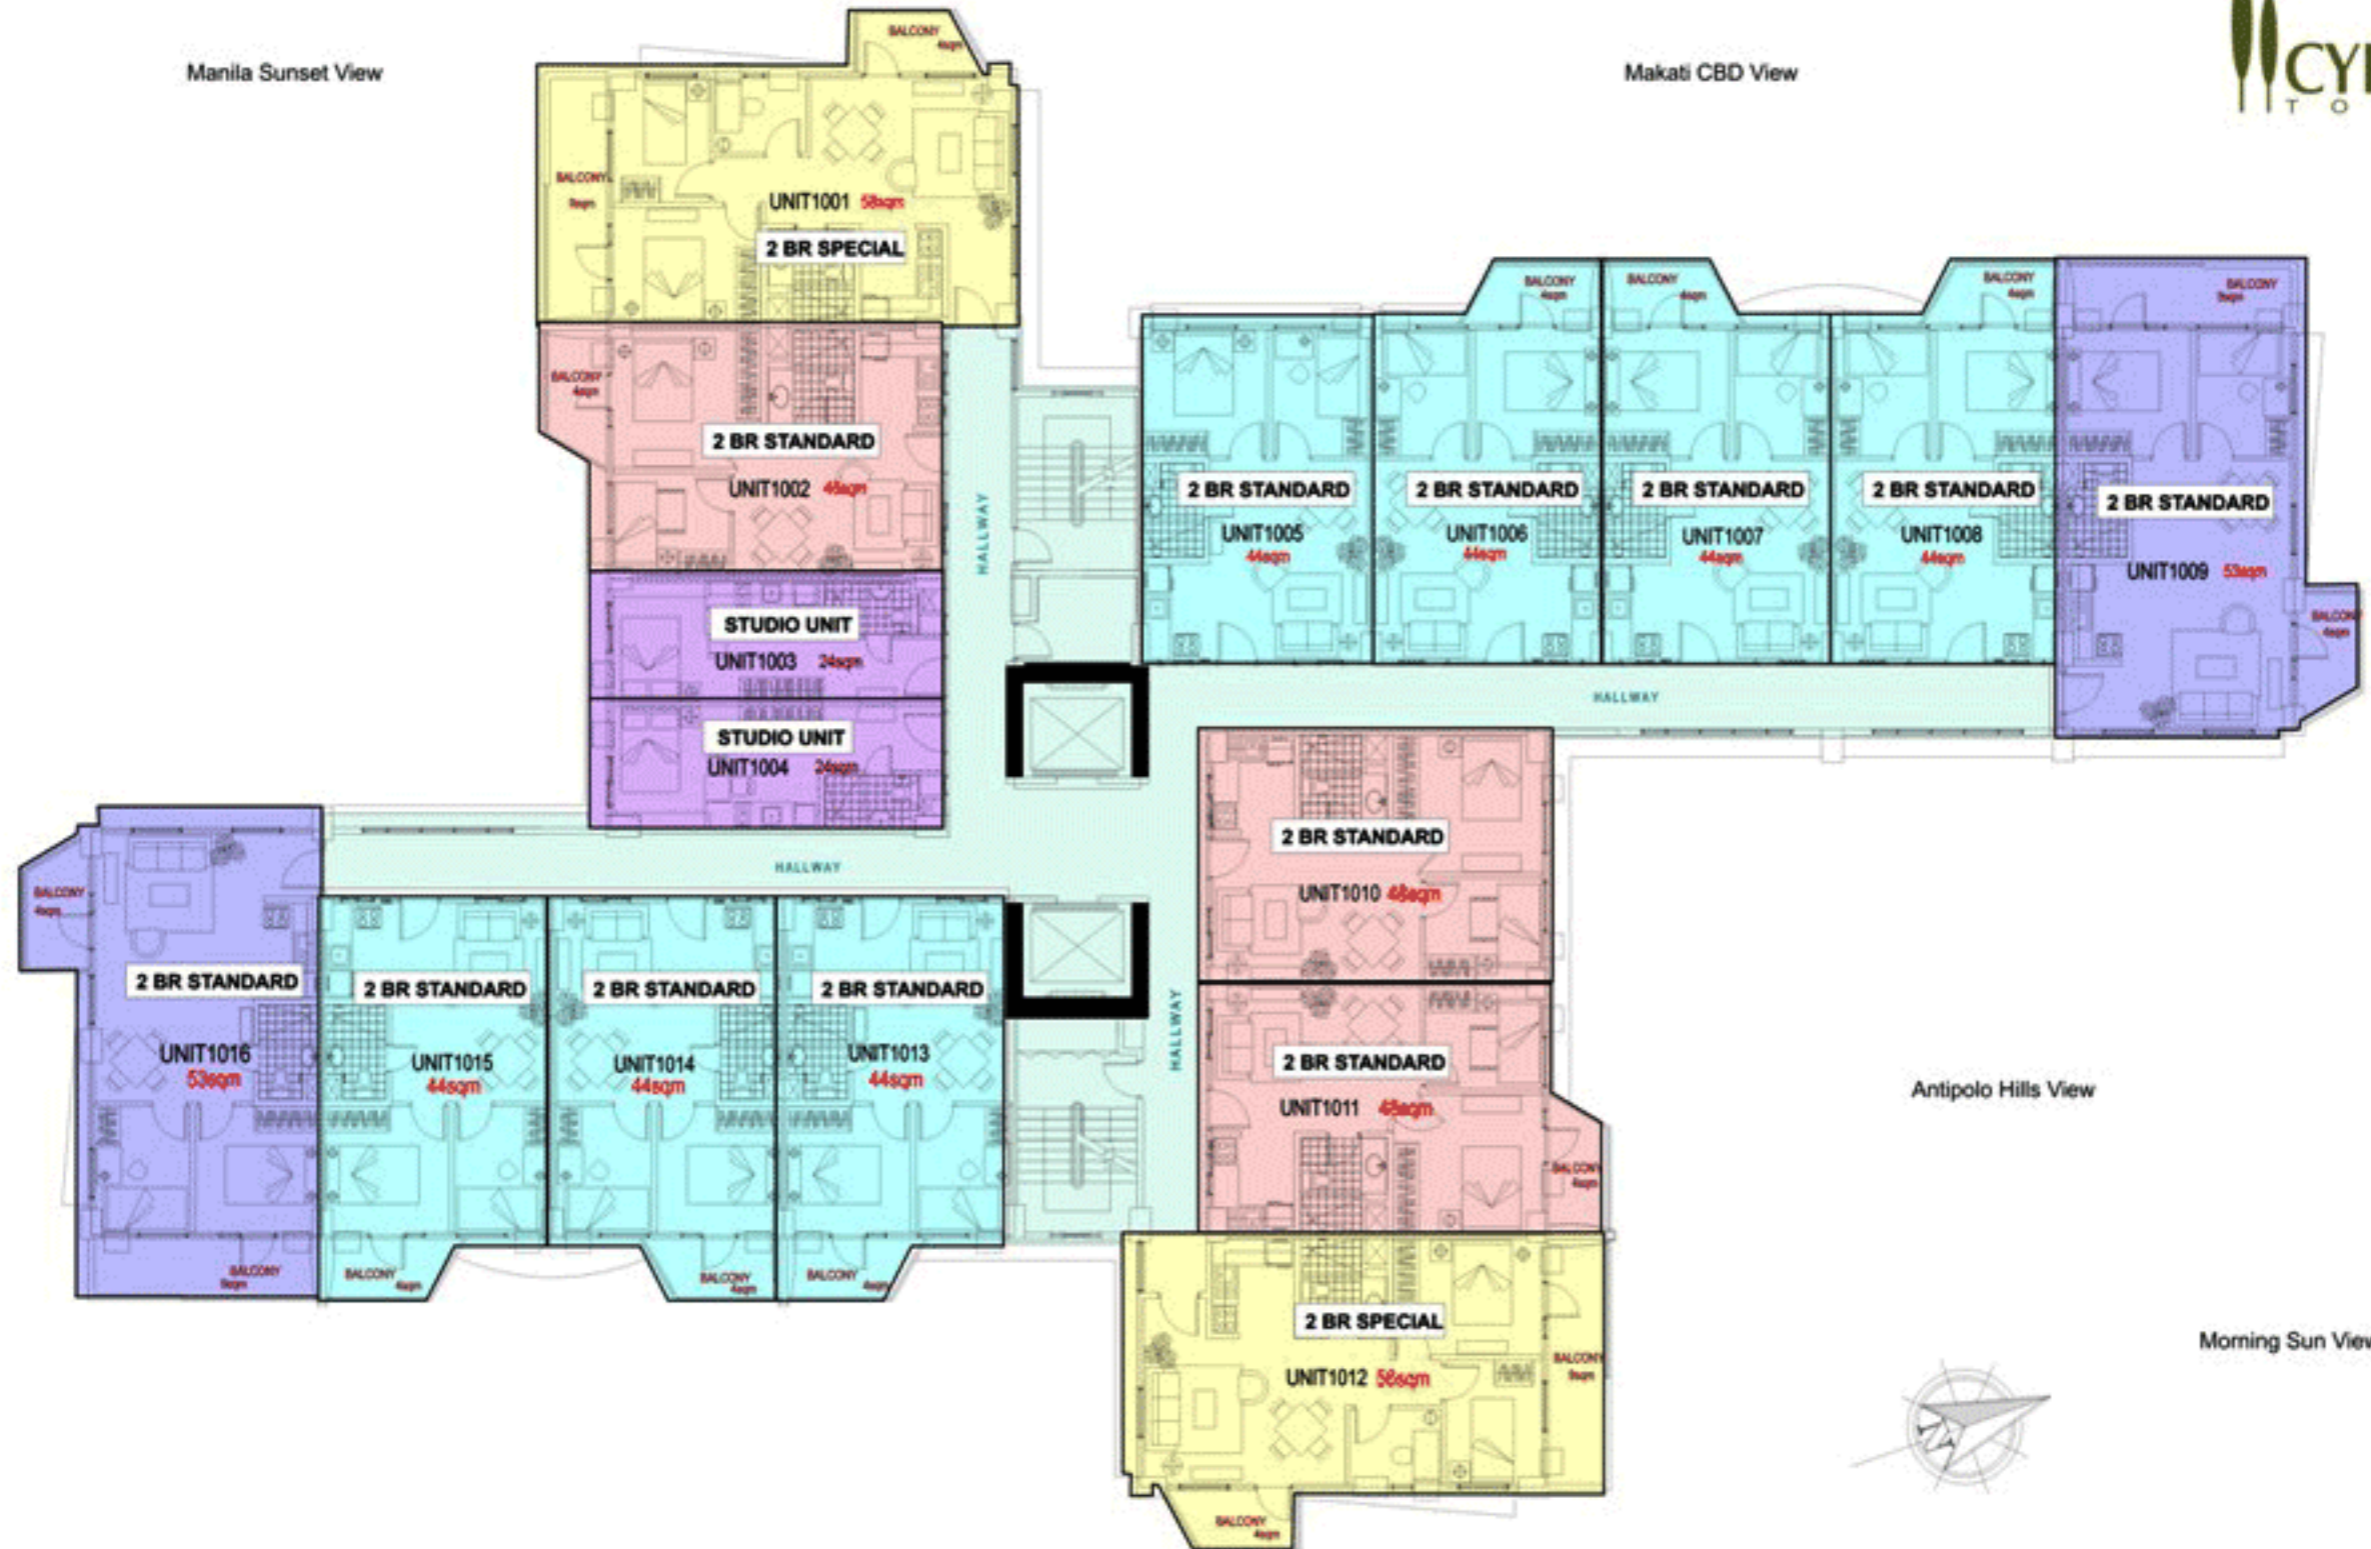

Manila Sunset View

Makati CBD View

Antipolo Hills View

Morning Sun View

6TH TO 20TH BLDG. FLOOR PLAN (CELESTA TOWER)

"Floor plans reflected as visuals are not to scale. Actual configurations and features may vary per unit. Please check with your seller the specifications of the particular unit you are interested on or purchasing."